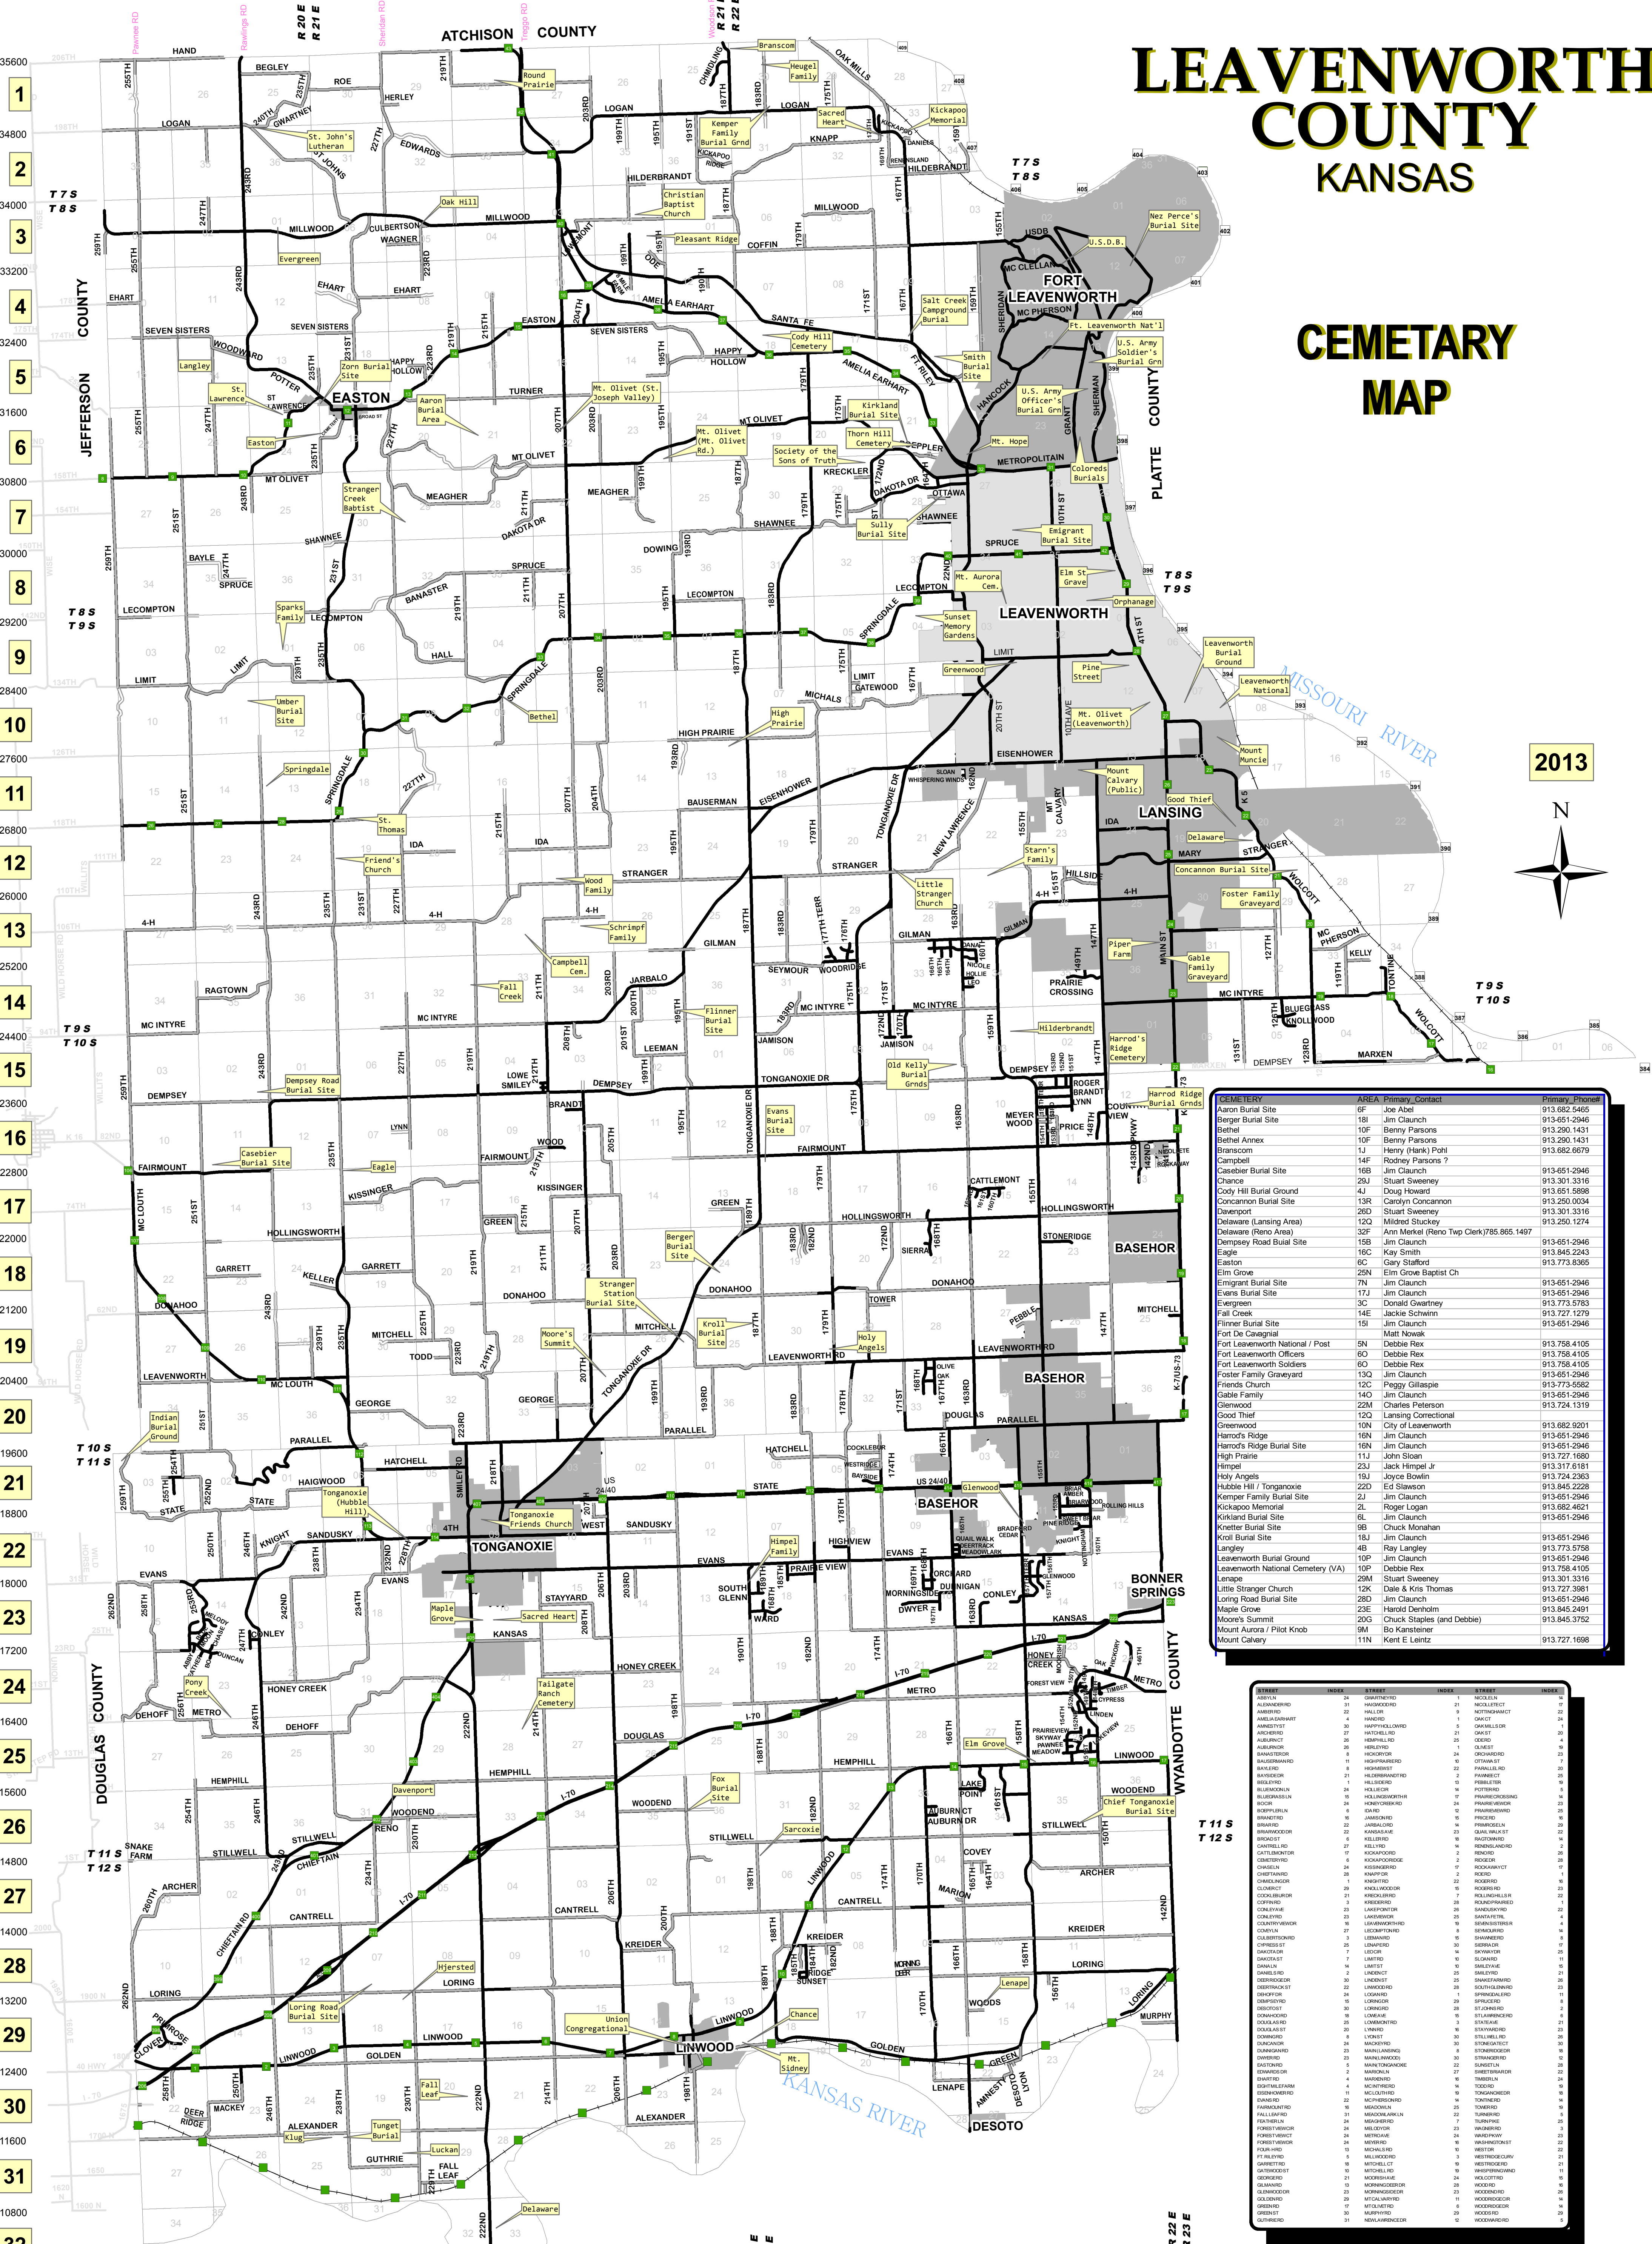

25000 A B C D E F G H I J K L M N O P Q R S T
 25100
 24300
 23500
 22700
 21900
 21100
 20300
 19500
 18700
 17900
 17100
 16300
 15500
 14700
 13900
 13100
 12300
 11500
 10700

LEAVENWORTH COUNTY KANSAS CEMETARY MAP

TOWNSHIP	INDEX	STREET	INDEX	STREET	INDEX
1	1	ALABAMA	21	ANDREWS	21
2	2	ALABAMA	21	ANDREWS	21
3	3	ALABAMA	21	ANDREWS	21
4	4	ALABAMA	21	ANDREWS	21
5	5	ALABAMA	21	ANDREWS	21
6	6	ALABAMA	21	ANDREWS	21
7	7	ALABAMA	21	ANDREWS	21
8	8	ALABAMA	21	ANDREWS	21
9	9	ALABAMA	21	ANDREWS	21
10	10	ALABAMA	21	ANDREWS	21
11	11	ALABAMA	21	ANDREWS	21
12	12	ALABAMA	21	ANDREWS	21
13	13	ALABAMA	21	ANDREWS	21
14	14	ALABAMA	21	ANDREWS	21
15	15	ALABAMA	21	ANDREWS	21
16	16	ALABAMA	21	ANDREWS	21
17	17	ALABAMA	21	ANDREWS	21
18	18	ALABAMA	21	ANDREWS	21
19	19	ALABAMA	21	ANDREWS	21
20	20	ALABAMA	21	ANDREWS	21
21	21	ALABAMA	21	ANDREWS	21
22	22	ALABAMA	21	ANDREWS	21
23	23	ALABAMA	21	ANDREWS	21
24	24	ALABAMA	21	ANDREWS	21
25	25	ALABAMA	21	ANDREWS	21
26	26	ALABAMA	21	ANDREWS	21
27	27	ALABAMA	21	ANDREWS	21
28	28	ALABAMA	21	ANDREWS	21
29	29	ALABAMA	21	ANDREWS	21
30	30	ALABAMA	21	ANDREWS	21
31	31	ALABAMA	21	ANDREWS	21
32	32	ALABAMA	21	ANDREWS	21

LEGEND

- PONDS
- SECTIONS
- COUNTY ROAD
- MILE MARKER
- PAVEMENT
- GRAVEL
- CREKS
- SECTION NUMBER
- STATE HIGHWAY
- FEDERAL HIGHWAY
- ADJ COUNTY ROAD
- DIRT UNMAINTAINED

THIS MAP IS PROJECTED IN REAL WORLD COORDINATES. HOWEVER, IT IS NOT INTENDED FOR LEGAL PURPOSES.
 ACCURACY IS NOT GUARANTEED

LEAVENWORTH COUNTY COMMISSION:
 ROBERT HOLLAND
 CLYDE GRAEBER
 DENNIS BIXBY

APPROXIMATE SCALE
 1" = 1 MILE
 Drawn by Jeff Culbertson
 Wayne Doty
 Charles Sanderson